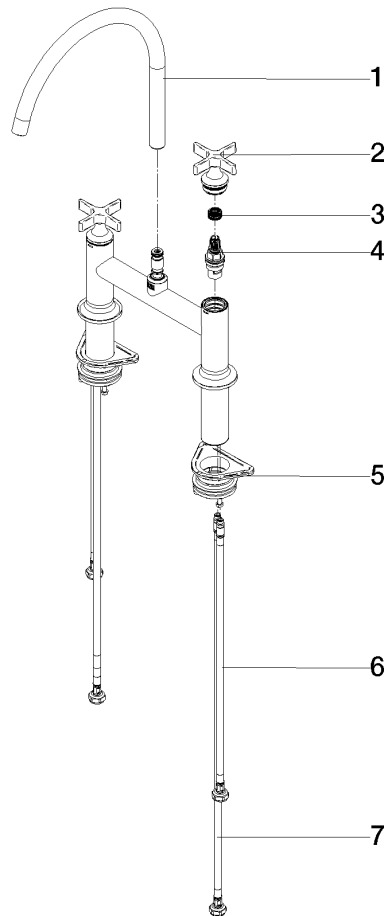

19 825 809

- 241mm projection
- pivotable spout 360°
- air-enriched flow
- max. flow 7 l/min at 3 bar flow pressure
- lead-free
- This product can help a building meet the requirements of Green Building Rating Systems, e.g. LEED®, BREEAM®, DGNB

	Chrome	19 825 809-00
	Brushed Platinum	19 825 809-06
	Platinum	19 825 809-08
	Durabrand (23kt Gold)	19 825 809-09
	Dark Chrome	19 825 809-19
	Brushed Durabrand (23kt Gold)	19 825 809-28
	Matte Black	19 825 809-33
	Brushed Champagne (22kt Gold)	19 825 809-46
	Champagne (22kt Gold)	19 825 809-47
	Brushed Chrome	19 825 809-93
	Brushed Dark Platinum	19 825 809-99

### Spare parts list

No.	Item Number	Name	Quantity used	Delivery time
1	90 28 22 396 00-00	spout	1	10
2	90 20 80 036 00-00	handle	2	-
Spare part can no longer be ordered, please order the replacement item				
3	90 12 12 232 00 90	fixing cap	2	2
4	90 90 03 131 00 90	top	2	2
5	04 30 11 040 00 90	fixing set	2	2
6	04 30 04 100 00 90	hose	2	2
7	04 30 04 101 00 90	hose	2	2