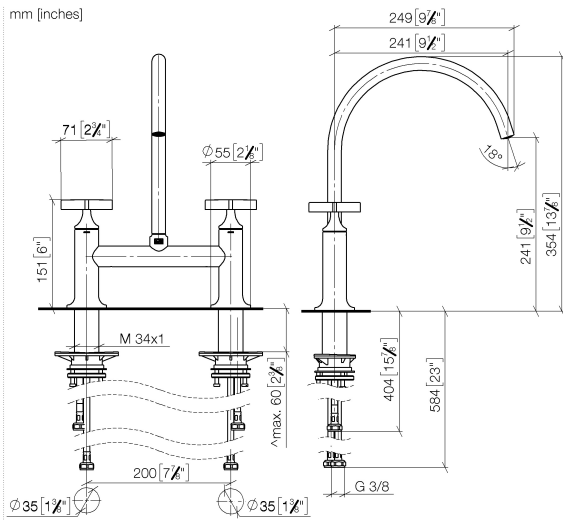

19 825 809

Flow rate chart